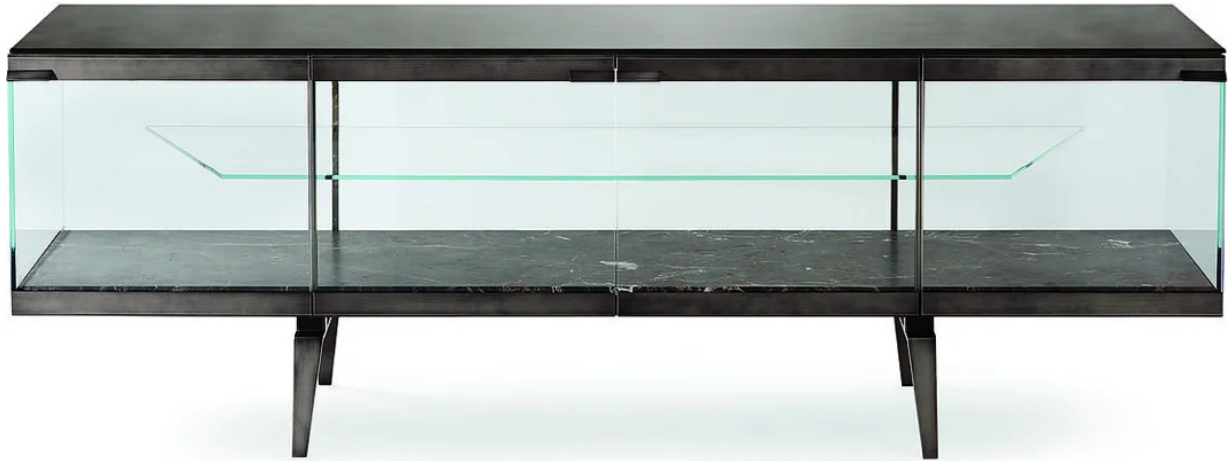

Pandora Light

Pinuccio Borgonovo
2016

Sideboard in 8mm extralight tempered glass with 8mm patinated bronze painted glass top. Supplied with 8mm extralight tempered glass shelves. Patinated bronze lacquered metal structure and handles. Wooden bottom shelf covered by gold leaf or brushed Emperador Brown marble. Also available version with patinated bronze lacquered glass back and wooden bottom shelf. Collection in numbered edition.

Cm (L x P x H)

162 x 52 x 71
162 x 52 x 100
162 x 52 x 126
202 x 52 x 71

Inches (L x P x H)

64 x 20½ x 28
64 x 20½ x 39½
64 x 20½ x 49¾
79¾ x 20½ x 28

Finishes

Glass

Extralight

Gold leaf

Metal

Patinated bronze

Marble

Emperador Brown