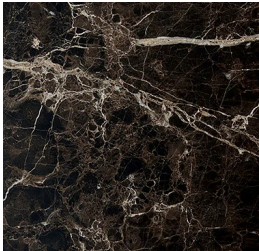

Pandora Light

Pinuccio Borgonovo
2016

Sideboard in 8mm extralight tempered glass with 8mm patinated bronze painted glass top. Supplied with 8mm extralight tempered glass shelves. Patinated bronze lacquered metal structure and handles. Wooden bottom shelf covered by gold leaf or brushed Emperador Brown marble. Also available version with patinated bronze lacquered glass back and wooden bottom shelf. Collection in numbered edition.

Cm (L x P x H)

162 x 52 x 71
162 x 52 x 100
162 x 52 x 126
202 x 52 x 71

Inches (L x P x H)

64 x 20½ x 28
64 x 20½ x 39½
64 x 20½ x 49¾
79¾ x 20½ x 28

Finishes

Glass

Extralight

Gold leaf

Metal

Patinated bronze

Marble

Emperador Brown