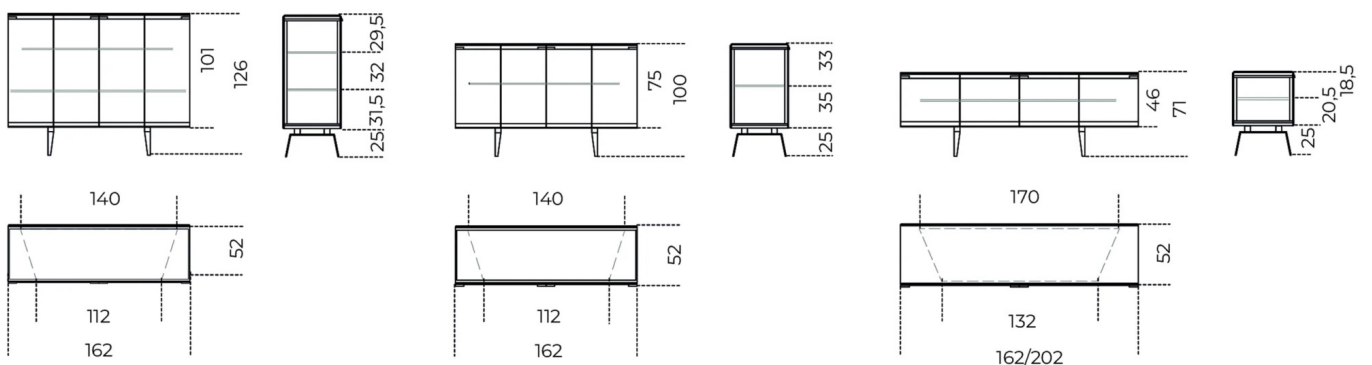

Pandora Light

Pinuccio Borgonovo
2016

Sideboard in 8mm extralight tempered glass with 8mm patinated bronze painted glass top. Supplied with 8mm extralight tempered glass shelves. Patinated bronze lacquered metal structure and handles. Wooden bottom shelf covered by gold leaf or brushed Emperador Brown marble. Also available version with patinated bronze lacquered glass back and wooden bottom shelf. Collection in numbered edition.

Cm (L x P x H)

162 x 52 x 71
162 x 52 x 100
162 x 52 x 126
202 x 52 x 71

Inches (L x P x H)

64 x 20½ x 28
64 x 20½ x 39½
64 x 20½ x 49¾
79¾ x 20½ x 28

Finishes

Glass

Extralight

Gold leaf